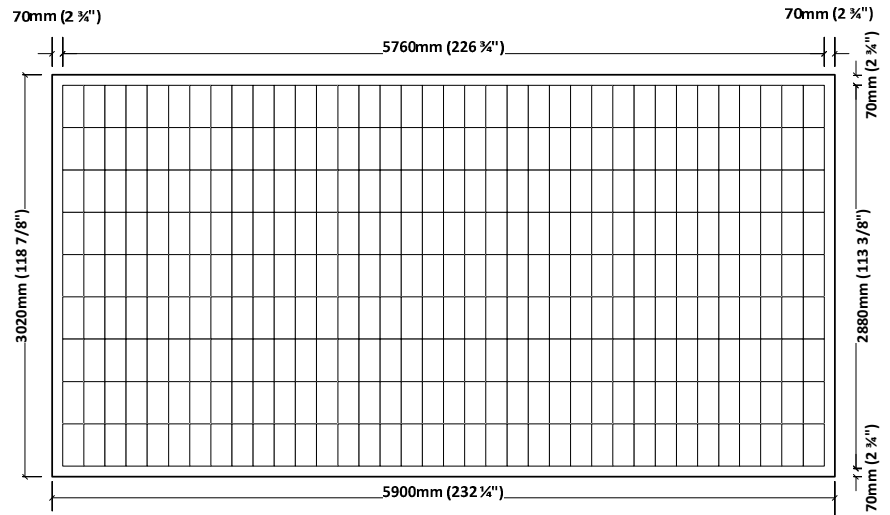

PODH-10CM-5120X2560
10mm OUTDOOR BILLBOARD SERIES DIGITAL SIGN
with Front access modules and HIGH BRIGHTNESS DIODES
5120mm X 2560mm (16'-10" X 8'-5" viewing area)

SPECIFICATIONS

PRODUCT NO.	PODH-10CM-5120X2560		
Description	Digital sign with aluminum cabinets and front service modules	Screen resolution	512 x 256 real pixels
LED Type	HIGH BRIGHTNESS DIP 1R1G1B	Pitch	P10 – 1 pixel RGB per 10 mm of screen surface.
Screen Dimensions	5.12 M x 2.56 M (16'-10" L x 8'-5" H)	Power consumption	9439 watts maximum 3304 watts average
Cabinet Dimensions	5.26 M x 2.70 M x 0.160 M (17'-3" L x 8'-10" H x 6 1/4" D)	Drive method	1/4 scan saves 75% in electricity
Surface	13.11 M ²	Power required	120V / 80A
Refresh rate	1920Hz	Power supplies	Delta high performance with PFC function
Brightness	9000 cd / m ² (nits)	Temperatures	-40 °C to +60 °C
Weight	590Kg (1301 lbs)	Sources	Text, Images, videos, animations
View distance	10 to 150 metres	Lifetime	100,000 hours (10 years)
Pixel density	10,000 pixels / M ²	Waterproof	IP65
Certifications		View angles	140° horizontal 70° vertical
Warranty	5 years parts and 2 years labour	Aspect ratio	2 : 1